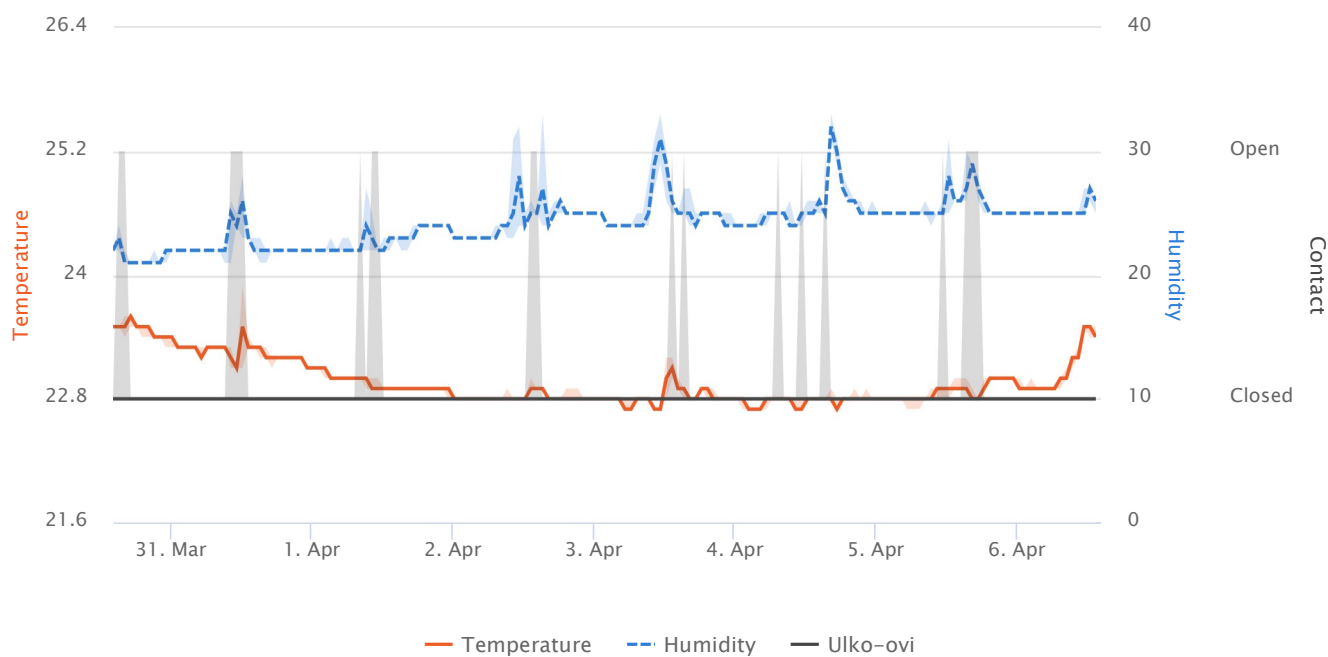

Mittausverkko Pori: Aula

Report period 30.03.17 14:20 - 06.04.17 14:20

DEVICE INFO			
GATEWAY NAME	Mittausverkko Pori	GATEWAY SERIAL	100015e0
SENSOR NAME	Aula	SENSOR SERIAL	2004f10b
NETWORK STATUS	Online	DISCONNECTED DATE	N/A

AGGREGATED DATA	MINIMUM	MAXIMUM	AVERAGE
TEMPERATURE	22.7 °C @ 03.04.17 11:58	23.9 °C @ 31.03.17 12:41	23 °C
HUMIDITY	21 % @ 30.03.17 17:56	33 % @ 04.04.17 16:44	24 %
ULKO-OVI	Closed @ 06.04.17 14:15	Open @ 05.04.17 18:16	Closed

REPORT GENERATED BY	GENERATED DATE	PERIOD START	PERIOD END
Kari Ruhanen	06.04.17 14:16	30.03.17 14:20	06.04.17 14:20