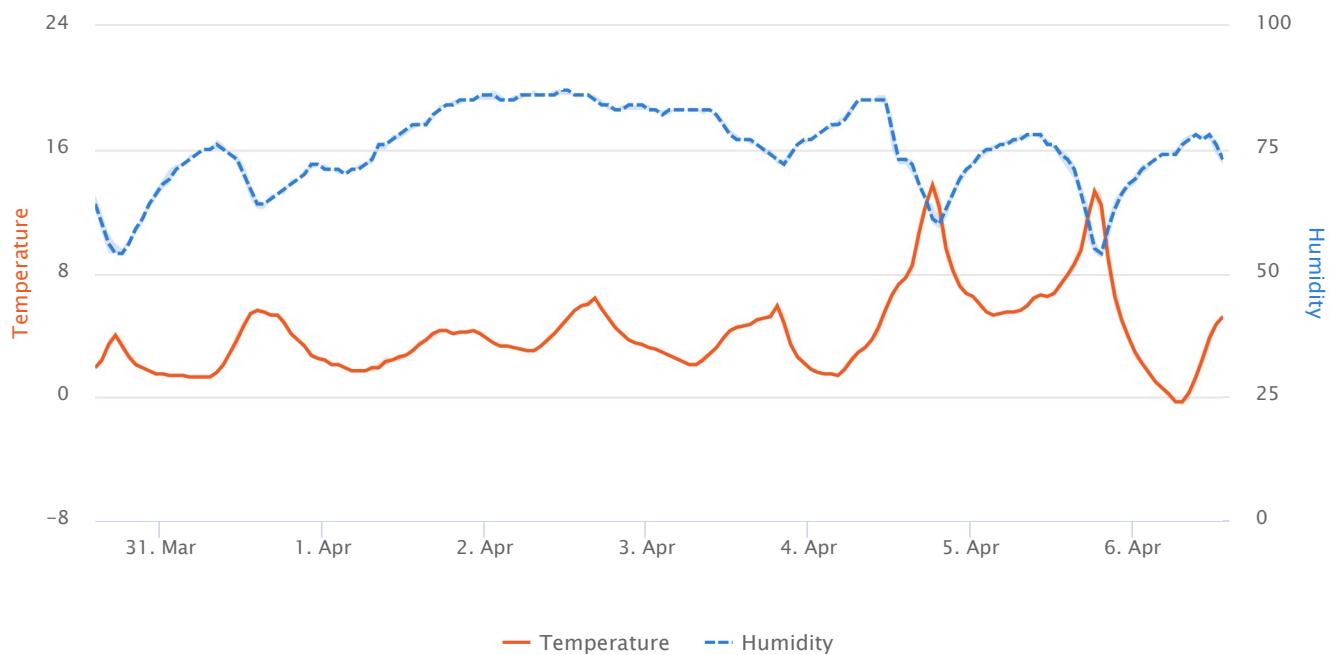

Mittausverkko Pori: Ulkotilat

Report period 30.03.17 14:20 - 06.04.17 14:20

DEVICE INFO			
GATEWAY NAME	Mittausverkko Pori	GATEWAY SERIAL	100015e0
SENSOR NAME	Ulkotilat	SENSOR SERIAL	2004a701
NETWORK STATUS	Online	DISCONNECTED DATE	N/A

AGGREGATED DATA	MINIMUM	MAXIMUM	AVERAGE
TEMPERATURE	-0.5 °C @ 06.04.17 07:47	13.9 °C @ 04.04.17 19:04	4.1 °C
HUMIDITY	53 % @ 05.04.17 19:32	87 % @ 02.04.17 11:37	75 %

REPORT GENERATED BY	GENERATED DATE	PERIOD START	PERIOD END
Kari Ruhanen	06.04.17 14:16	30.03.17 14:20	06.04.17 14:20